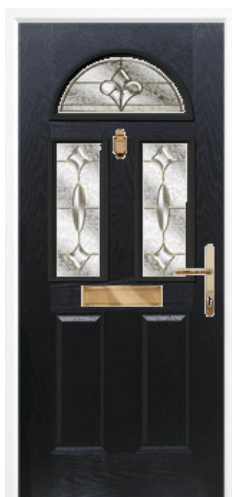

Show Prices

Order Summary

Sizes

- Door width 920mm
- Door height 2100mm
- Left add on no
- Top add on no
- Right add on no
- Threshold Low
- Cill 150mm
- Drainage
- Sidepanels none

Design

- Door style G - 2 panel 2 square 1 arch
- Hinges Left
- Opening Inward

Colour

- Door external Black
- Door internal white
- Frame external White
- Frame internal White
- Hardware Gold

Glass

- Door Brass Art Clarity (no pattern required)
- Top box
- Thermal glass

Options

- Knocker Yes
- Spyhole No
- Knocker with spyhole No
- Electronic viewer No
- Split spindle lever/pad No
- Split spindle lever/lever No
- Keyfree No
- Letterplate Yes
- Security chain No
- Fixed hinges No
- Thumbturn No
- Touch-up paint No
- Numerals No
- Upgrade hardware No
- Secured by design No